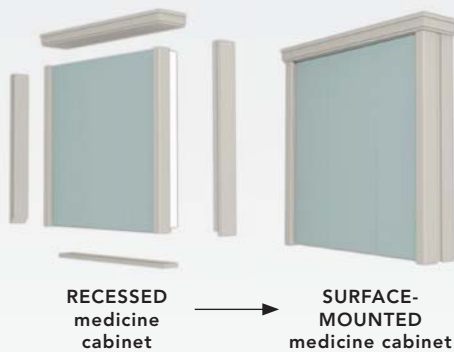

A-145 4-PIECES KIT TO CONVERT A RECESSED MEDICINE CABINET INTO A SURFACE-MOUNTED

In case of constraint during installation, this 4-pieces kit allows to convert a recessed medicine cabinet into a surface-mounted medicine cabinet.