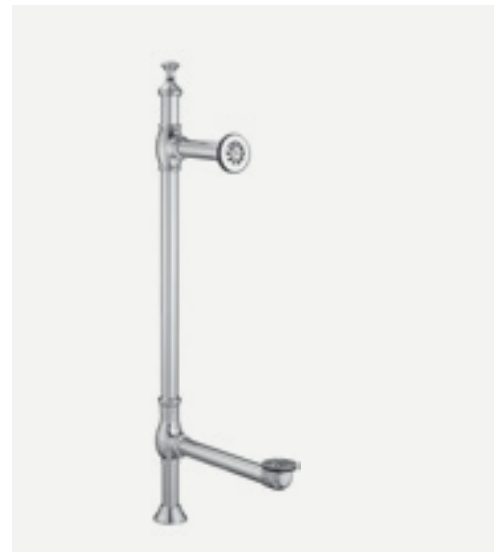

No access below floor required for installation.

Shown with #5117-LEV Tub Filler.

→ Pricebook Page 55

Water Supply Lines with Stop Valves

-

#3411 | 24" From Floor

For use with rim mount tub fillers.

→ Pricebook Page 53

Waste & Overflow

→ Pricebook Page 52

Waste & Overflow
-
#2222 | Lift & Turn

→ Pricebook Page 53

Waste & Overflow
-
#2647 | Plug & Chain

→ Pricebook Page 52

Waste & Overflow
-
#2220 | Push Pop-Up

→ Pricebook Page 53

Waste & Overflow
-
#2700 | Tower Drain

Operated by knob at top. No need to reach into bathwater to drain the bathtub.

Accessories

Wall Mount Supply Line Support Rods

-

#3350

Compatible with #3695, #3970, and #3970XL Water Supply Lines.