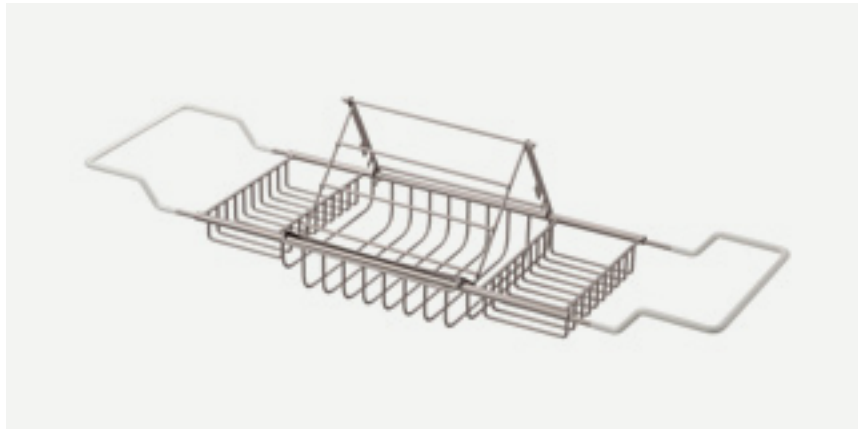

Accessories

Bathtub Caddy with Reading Rack

-

#31420 | Bathtub Caddy and Reading Rack

→ Pricebook Page 55